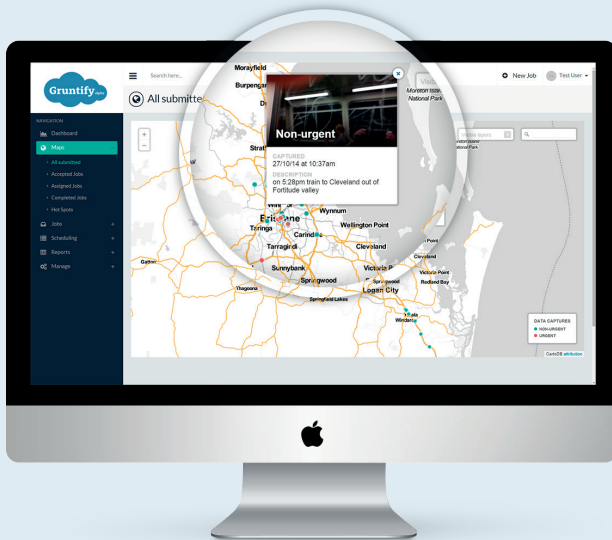

Tap, Map and Act

Gruntify makes it super easy to collect data, identify hotspots and plan your response. Fast.

Public or Private
Crowdsourcing

Photo & Location
Data Capture

Insightful
Data Analysis

Powerful
Job Scheduling

Branded as your own. Request a demo at www.gruntify.com

Tap to capture

Designed for fast, secure and accurate capture of data. Branded as your own and available on:

Map & visualise

Real-time data is sorted, analysed and mapped automatically. Gruntify gives you a clear picture of data trends.