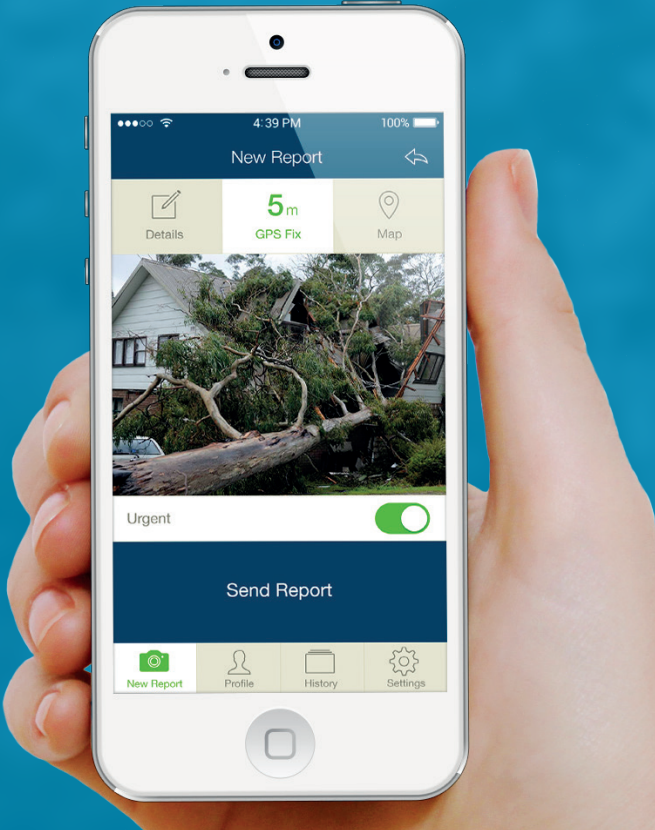

Tap, Map and Act

Gruntify makes it super easy to collect data, identify hotspots and plan your response. Fast.

Public or Private
Crowdsourcing

Photo & Location
Data Capture

Insightful
Data Analysis

Powerful
Job Scheduling

Branded as your own. Request a demo at www.gruntify.com

Tap to capture

Designed for fast, secure and accurate capture of data. Branded as your own and available on:

Map & visualise

Real-time data is sorted, analysed and mapped automatically. Gruntify gives you a clear picture of data trends.

Act on your data

Improve efficiency through location-based job assignment. Gruntify makes remediation faster and prevention cheaper.