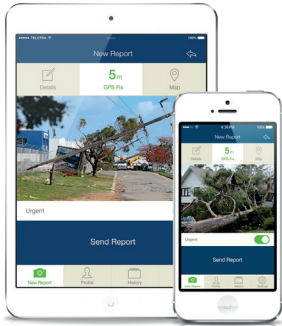

Tap, Map and Act

Gruntify makes it super easy to collect data, identify hotspots and plan your response. Fast.

Public or Private
Crowdsourcing

Photo & Location
Data Capture

Insightful
Data Analysis

Powerful
Job Scheduling

Branded as your own. Request a demo at www.gruntify.com

Tap to capture

Designed for fast, secure and accurate capture of data. Branded as your own and available on:

Map & visualise

Real-time data is sorted, analysed and mapped automatically. Gruntify gives you a clear picture of data trends.

Act on your data

Improve efficiency through location-based job assignment. Gruntify makes remediation faster and prevention cheaper.